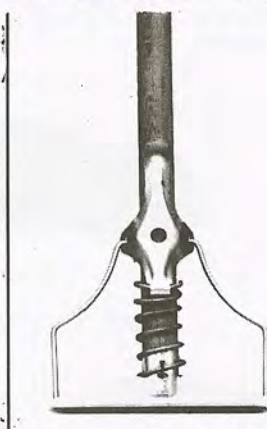

No. 75132

Industrial Grade — 4 Ply Cotton

Mop head securely tied to hardwood handle.
Deck mops can take rugged abuse.

Item Number	Size	Units Std.Pkg.	Wt. Std. Pkg. Lbs.
75109	16 oz.	6	8.25
75110	24 oz.	6	11.25

Economy Grade — 4 Ply Cotton

Mop head securely tied to wood handle.
Use for mopping small areas.

Item Number	Size	Units Std.Pkg.	Wt. Std. Pkg. Lbs.
75111	8 oz.	6	5.5
75112	10 oz.	12	14