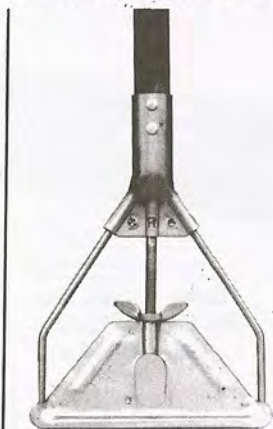

Wet Mop Handles

No. 75131